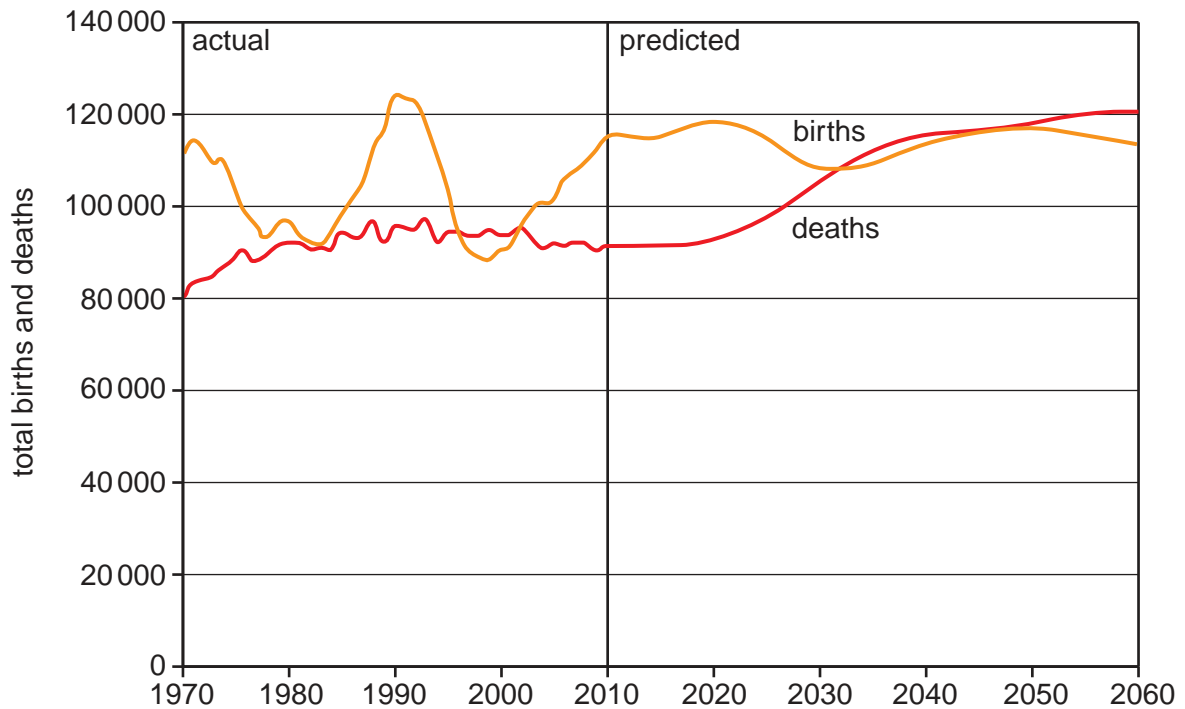

Annual hydrograph of the Columbia River in Canada

Fig. 2 for Question 2

Night time temperatures across a large urban area

Photograph A for Question 3

A rock cliff (free face) marked X and a debris slope (scree) marked Y

Fig. 3 for Question 4

Births and deaths for Sweden, 1970–2010 and predicted for 2011–2060

Table 1 for Question 5

Selected information about emigrants from El Salvador, an LEDC in Central America, living in the Americas, 2000.

* Americas includes United States, Canada, Mexico and Central America

Estimated number of immigrants in the Americas	1.3 million
% in the USA	90
% in Canada	6
% in Mexico and rest of Central America	4
% in the USA that are 44 years and younger	80
% in the USA that are female	48