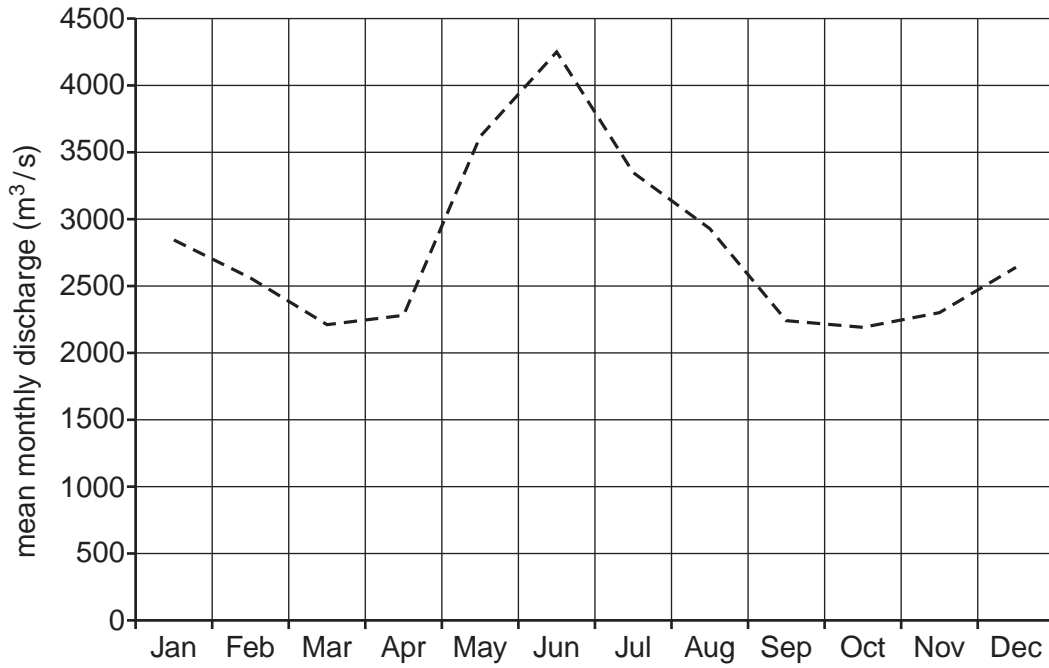

Annual hydrograph of the Columbia River in Canada

Fig. 2 for Question 2

Night time temperatures across a large urban area

Photograph A for Question 3

A rock cliff (free face) marked X and a debris slope (scree) marked Y

Fig. 3 for Question 4

Births and deaths for Sweden, 1970–2010 and predicted for 2011–2060

Table 1 for Question 5

Selected information about emigrants from El Salvador, an LEDC in Central America, living in the Americas, 2000.