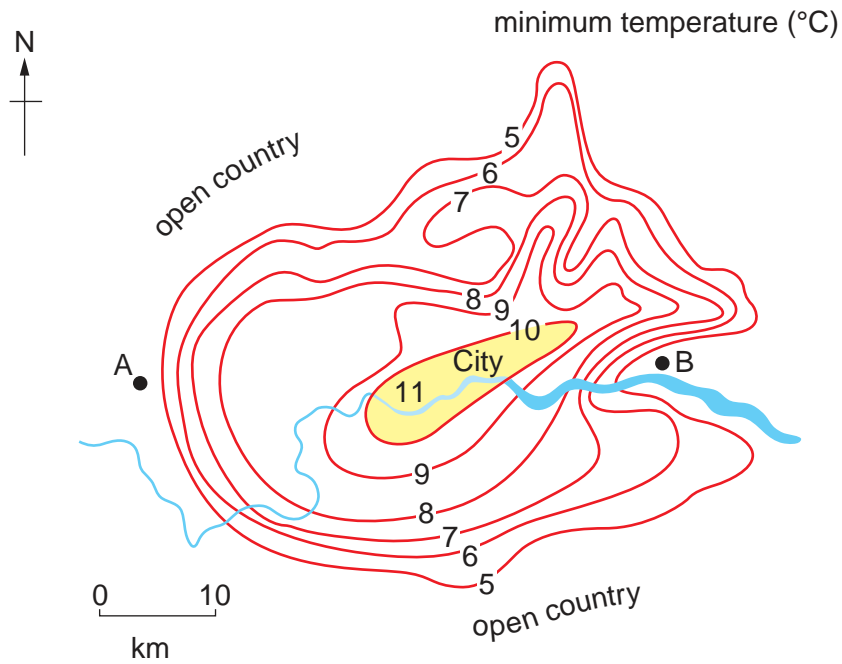

Annual hydrograph of the Columbia River in Canada

Fig. 2 for Question 2

Night time temperatures across a large urban area

Photograph A for Question 3

A rock cliff (free face) marked X and a debris slope (scree) marked Y

Fig. 3 for Question 4

Births and deaths for Sweden, 1970–2010 and predicted for 2011–2060

Table 1 for Question 5

Selected information about emigrants from El Salvador, an LEDC in Central America, living in the Americas, 2000.

* Americas includes United States, Canada, Mexico and Central America

Estimated number of immigrants in the Americas	1.3 million
% in the USA	90
% in Canada	6
% in Mexico and rest of Central America	4
% in the USA that are 44 years and younger	80
% in the USA that are female	48